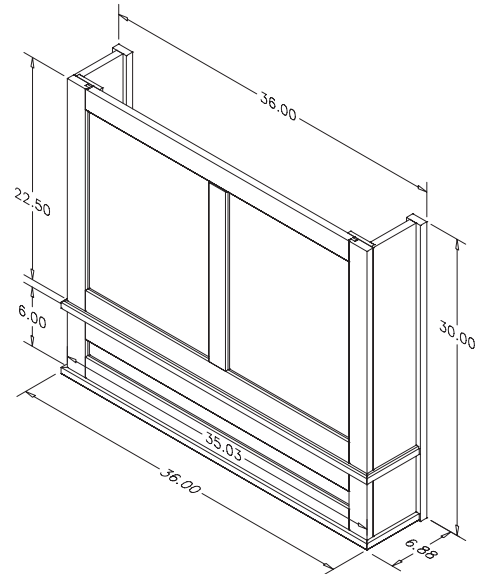

Estate Series Canopy Hood 30" Tall

- Perfect for today's transitional/contemporary styling in the kitchen
- Mounts between wall cabinets
- Available in Red Oak, Maple, Hickory, Cherry and Alder; ready to finish
- Available in 30", 36" and 42" widths
- Includes a silver metallic powdercoated liner that accommodates all Broan ventilation offered by Omega National Products