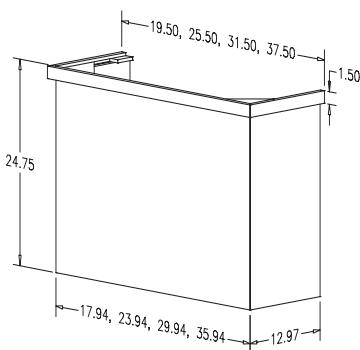

Chimney (sold separately)

PART #	DESCRIPTION	SUGGESTED RETAIL PRICE	PART #	DESCRIPTION	SUGGESTED RETAIL PRICE
30" Wide			42" Wide		
RCH29T030CUF1	30" Cherry Chimney	$ 422.24	RCH29T042CUF1	42" Cherry Chimney	$ 432.64
RCH29T030HUF1	30" Hickory Chimney	$ 413.92	RCH29T042HUF1	42" Hickory Chimney	$ 423.28
RCH29T030MUF1	30" Maple Chimney	$ 427.44	RCH29T042MUF1	42" Maple Chimney	$ 439.92
RCH29T030OUF1	30" Red Oak Chimney	$ 407.68	RCH29T042OUF1	42" Red Oak Chimney	$ 414.96
RCH29T030QUF1	30" Alder Chimney	$ 435.76	RCH29T042QUF1	42" Alder Chimney	$ 450.32
RCH29T030XUF1	30" Paint Grade Chimney	$ 405.71	RCH29T042XUF1	42" Paint Grade Chimney	$ 422.86
36" Wide			48" Wide		
RCH29T036CUF1	36" Cherry Chimney	$ 427.44	RCH29T048CUF1	48" Cherry Chimney	$ 485.68
RCH29T036HUF1	36" Hickory Chimney	$ 418.08	RCH29T048HUF1	48" Hickory Chimney	$ 474.24
RCH29T036MUF1	36" Maple Chimney	$ 432.64	RCH29T048MUF1	48" Maple Chimney	$ 496.08
RCH29T036OUF1	36" Red Oak Chimney	$ 410.80	RCH29T048OUF1	48" Red Oak Chimney	$ 464.88
RCH29T036QUF1	36" Alder Chimney	$ 443.04	RCH29T048QUF1	48" Alder Chimney	$ 509.60
RCH29T036XUF1	36" Paint Grade Chimney	$ 414.29	RCH29T048XUF1	48" Paint Grade Chimney	$ 477.14