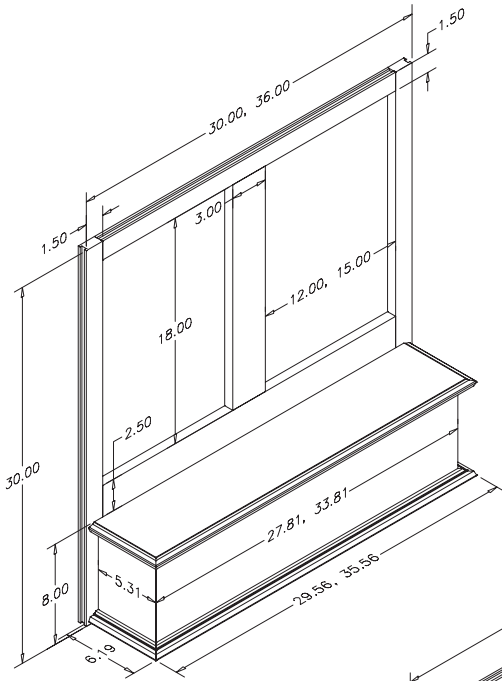

# Accent - 30" Tall

24" Tall Accent Hood - Straight

Photo courtesy of American Woodmark Corp

30" Tall Accent Hood - Arched

Straight Valance  
30" Accent Hood

This style hood allows you to add doors or accent panels of your choice to create a mantel-style design.