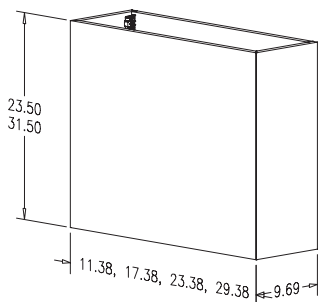

Matching Trimmable Chimney

Standard Part #	Sug. Retail Price Each	Tall Part #	Sug. Retail Price Each	Specie
23-1/2"H		30" Hood		
RCH30CUF1	$ 231.64	RCHT30CUF1	$ 252.74	Cherry
RCH30HUF1	$ 222.94	RCHT30HUF1	$ 239.97	Hickory
RCH30MUF1	$ 228.23	RCHT30MUF1	$ 252.54	Maple
RCH30OUF1	$ 213.68	RCHT30OUF1	$ 227.70	Red Oak
RCH30QUF1	$ 224.82	RCHT30QUF1	$ 255.32	Alder
23-1/2"H		36" Hood		
RCH36CUF1	$ 244.67	RCHT36CUF1	$ 303.47	Cherry
RCH36HUF1	$ 235.80	RCHT36HUF1	$ 296.36	Hickory
RCH36MUF1	$ 231.04	RCHT36MUF1	$ 299.20	Maple
RCH36OUF1	$ 222.94	RCHT36OUF1	$ 279.86	Red Oak
RCH36QUF1	$ 247.64	RCHT36QUF1	$ 297.22	Alder
23-1/2 "H		42" Hood		
RCH42CUF1	$ 266.82	RCHT42CUF1	$ 310.81	Cherry
RCH42HUF1	$ 256.44	RCHT42HUF1	$ 303.73	Hickory
RCH42MUF1	$ 258.79	RCHT42MUF1	$ 306.51	Maple
RCH42OUF1	$ 241.23	RCHT42OUF1	$ 287.20	Red Oak
RCH42QUF1	$ 270.36	RCHT42QUF1	$ 304.53	Alder
23-1/2 "H		48" Hood		
RCH48CUF1	$ 288.42	RCHT48CUF1	$ 384.36	Cherry
RCH48HUF1	$ 276.48	RCHT48HUF1	$ 373.68	Hickory
RCH48MUF1	$ 279.16	RCHT48MUF1	$ 363.49	Maple
RCH48OUF1	$ 259.02	RCHT48OUF1	$ 348.94	Red Oak
RCH48QUF1	$ 292.49	RCHT48QUF1	$ 374.94	Alder