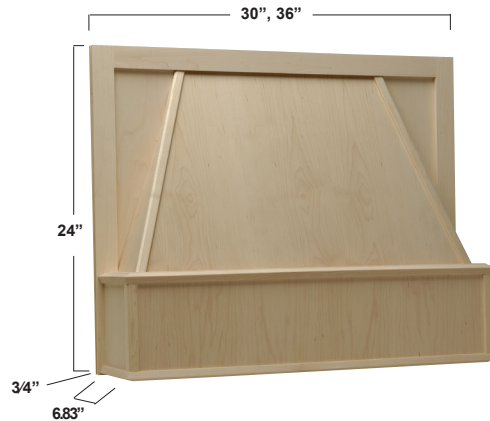

Canopy Range Hoods

Select Series

WOOD RANGE HOOD

- Features a 6" apron for flexibility of decoration and timeless style
- Includes a silver metallic powdercoated liner that accommodates all Broan ventilation offered by Omega National Products
- Mounts between wall cabinets