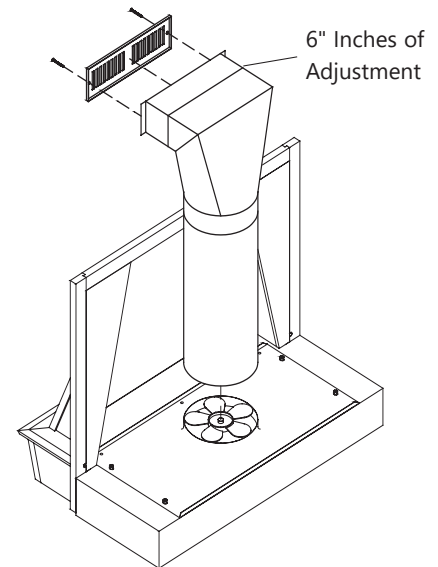

### Power Module

PART #	DESCRIPTION	SUG. RETAIL PRICE
90360DUC1	Interior Ductwork Kit	\$ 214.29
903720007	Replacement Charcoal Filter	\$ 59.52

Note:

Not for use in 30" Range Hood Chimneys

Opening is 19-1/2" x 10-1/4"