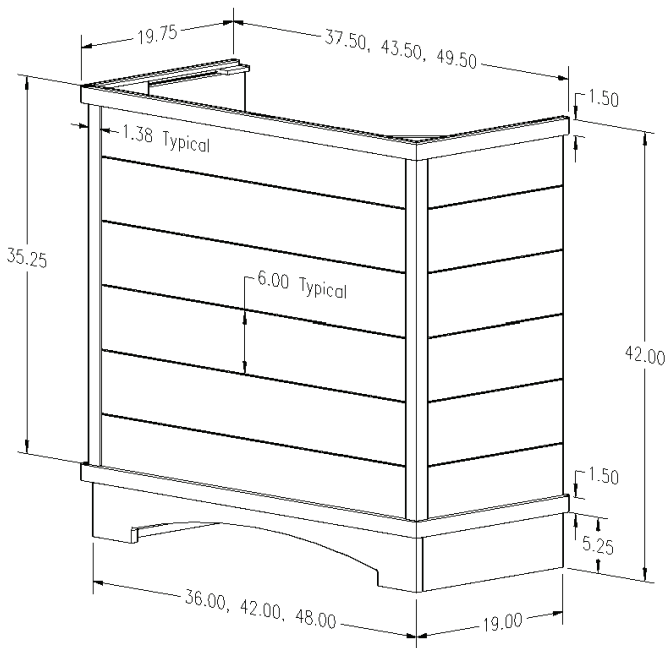

Straight Arched Bottom Modern Farmhouse Hood

PART #	DESCRIPTION	SPECIES	SUGGESTED RETAIL PRICE
36" Wide			
R19S036SMB1CUF1	36" Straight Shiplap Hood	Cherry	$ 1,374.88
R19S036SMB1HUF1	36" Straight Shiplap Hood	Hickory	$ 1,295.84
R19S036SMB1MUF1	36" Straight Shiplap Hood	Maple	$ 1,375.92
R19S036SMB1OUF1	36" Straight Shiplap Hood	Red Oak	$ 1,287.52
R19S036SMB1QUF1	36" Straight Shiplap Hood	Alder	$ 1,439.36
42" Wide			
R19S042SMB1CUF1	42" Straight Shiplap Hood	Cherry	$ 1,441.44
R19S042SMB1HUF1	42" Straight Shiplap Hood	Hickory	$ 1,361.36
R19S042SMB1MUF1	42" Straight Shiplap Hood	Maple	$ 1,442.48
R19S042SMB1OUF1	42" Straight Shiplap Hood	Red Oak	$ 1,353.04
R19S042SMB1QUF1	42" Straight Shiplap Hood	Alder	$ 1,522.56
48" Wide			
R19S048SMB1CUF1	48" Straight Shiplap Hood	Cherry	$ 1,506.96
R19S048SMB1HUF1	48" Straight Shiplap Hood	Hickory	$ 1,419.60
R19S048SMB1MUF1	48" Straight Shiplap Hood	Maple	$ 1,508.00
R19S048SMB1OUF1	48" Straight Shiplap Hood	Red Oak	$ 1,415.44
R19S048SMB1QUF1	48" Straight Shiplap Hood	Alder	$ 1,577.68