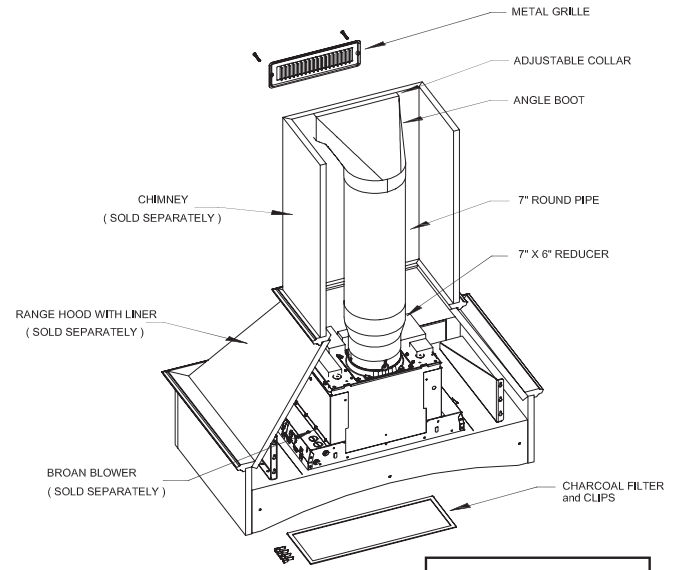

*Ductless Kit not recommended for use with 30" hood chimney.