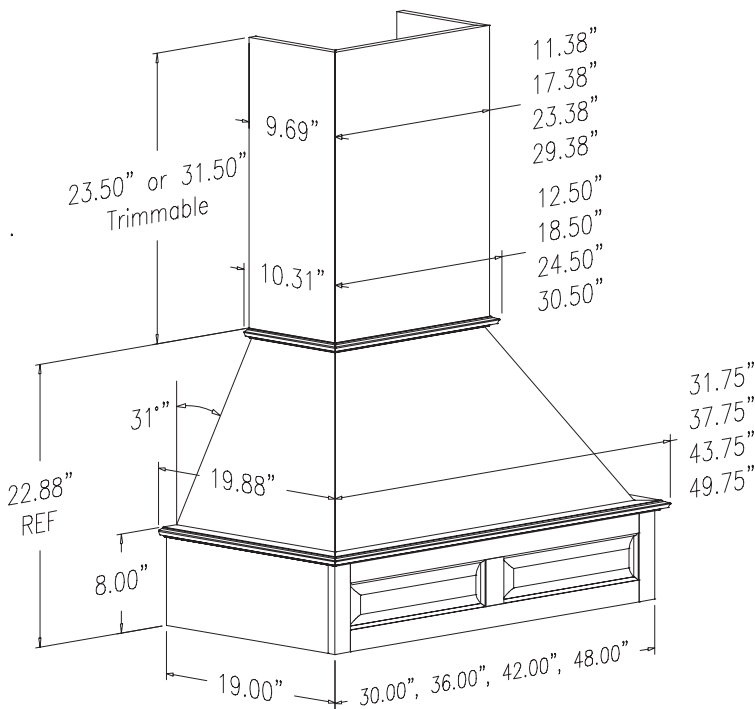

Signature Straight Raised Panel Wood Range Hood

30" Wide - Arched	Specie	Sug. Retail Price Each
R21B30SMB1CUF1	Cherry	$ 1,407.12
R21B30SMB1HUF1	Hickory	$ 1,263.60
R21B30SMB1MUF1	Maple	$ 1,335.36
R21B30SMB1OUF1	Red Oak	$ 1,263.60
R21B30SMB1QUF1	Alder	$ 1,435.20
36" Wide - Arched		
R21B36SMB1CUF1	Cherry	$ 1,438.32
R21B36SMB1HUF1	Hickory	$ 1,294.80
R21B36SMB1MUF1	Maple	$ 1,366.56
R21B36SMB1OUF1	Red Oak	$ 1,294.80
R21B36SMB1QUF1	Alder	$ 1,466.40
42" Wide - Arched		
R21B42SMB1CUF1	Cherry	$ 1,563.12
R21B42SMB1HUF1	Hickory	$ 1,341.60
R21B42SMB1MUF1	Maple	$ 1,463.28
R21B42SMB1OUF1	Red Oak	$ 1,341.60
R21B42SMB1QUF1	Alder	$ 1,638.00
48" Wide - Arched		
R21B48SMB1CUF1	Cherry	$ 1,681.68
R21B48SMB1HUF1	Hickory	$ 1,441.44
R21B48SMB1MUF1	Maple	$ 1,569.36
R21B48SMB1OUF1	Red Oak	$ 1,441.44
R21B48SMB1QUF1	Alder	$ 1,731.60