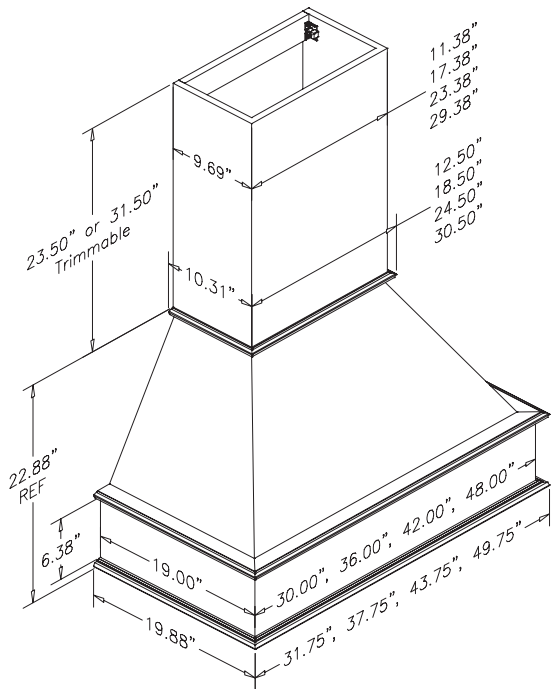

Signature Straight

36" Signature Straight Valance with chimney (sold separately See page 18)

Signature Wood Range Hood - Straight

30" Wide - Straight	Specie	Sug. Retail Price Each
R2130SMB1CUF1	Cherry	$ 1,157.52
R2130SMB1HUF1	Hickory	$ 1,051.69
R2130SMB1MUF1	Maple	$ 1,097.99
R2130SMB1OUF1	Red Oak	$ 1,091.38
R2130SMB1QUF1	Alder	$ 1,091.38
R2130SMB1XUF1	Paint Grade	$ 825.71
36" Wide - Straight		
R2136SMB1CUF1	Cherry	$ 1,240.07
R2136SMB1HUF1	Hickory	$ 1,117.70
R2136SMB1MUF1	Maple	$ 1,162.32
R2136SMB1OUF1	Red Oak	$ 1,159.60
R2136SMB1QUF1	Alder	$ 1,166.85
R2136SMB1XUF1	Paint Grade	$ 900.00
42" Wide - Straight		
R2142SMB1CUF1	Cherry	$ 1,348.38
R2142SMB1HUF1	Hickory	$ 1,215.73
R2142SMB1MUF1	Maple	$ 1,260.04
R2142SMB1OUF1	Red Oak	$ 1,173.36
R2142SMB1QUF1	Alder	$ 1,268.97
R2142SMB1XUF1	Paint Grade	$ 985.71
48" Wide - Straight		
R2148SMB1CUF1	Cherry	$ 1,396.80
R2148SMB1HUF1	Hickory	$ 1,253.76
R2148SMB1MUF1	Maple	$ 1,305.95
R2148SMB1OUF1	Red Oak	$ 1,208.12
R2148SMB1QUF1	Alder	$ 1,311.21
R2148SMB1XUF1	Paint Grade	$ 1,042.86