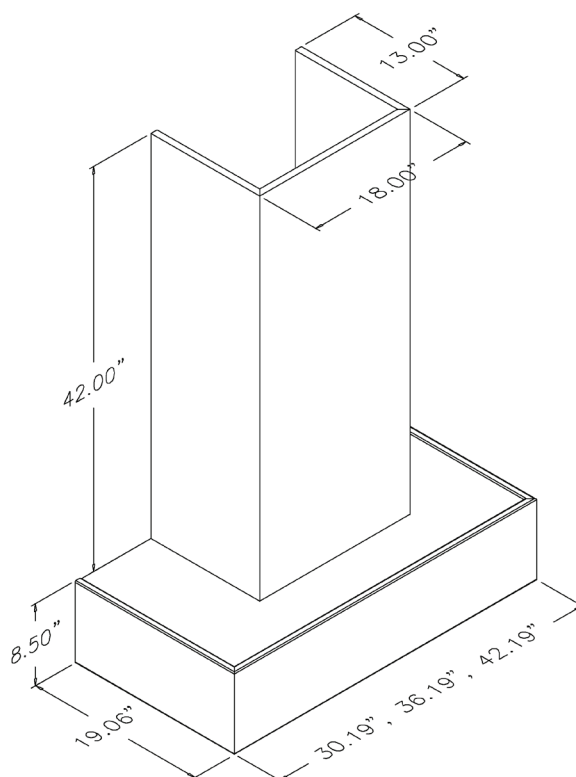

Contempora Range Hood

- Contemporary styling
- Available in 30", 36" and 42" widths
- Hood and trimmable 42" tall chimney included
- Chimney width is 18" for all 3 hood widths
- Includes a low-profile silver metallic powdercoated liner that accommodates all Broan ventilation offered by Omega National Products
- All installation hardware included

Contempora Range Hood		
30" Wide	Specie	Sug. Retail Price Each
R3430SMB3CUF1	Cherry	$ 1,058.04
R3430SMB3HUF1	Hickory	$ 1,049.63
R3430SMB3MUF1	Maple	$ 1,033.74
R3430SMB3OUF1	Red Oak	$ 1,027.52
R3430SMB3QUF1	Alder	$ 1,079.17
36" Wide		
R3436SMB3CUF1	Cherry	$1,123.01
R3436SMB3HUF1	Hickory	$1,112.37
R3436SMB3MUF1	Maple	$1,094.51
R3436SMB3OUF1	Red Oak	$1,083.21
R3436SMB3QUF1	Alder	$1,145.51
42" Wide		
R3442SMB3CUF1	Cherry	$ 1,142.51
R3442SMB3HUF1	Hickory	$ 1,131.86
R3442SMB3MUF1	Maple	$ 1,114.00
R3442SMB3OUF1	Red Oak	$ 1,102.70
R3442SMB3QUF1	Alder	$ 1,165.38