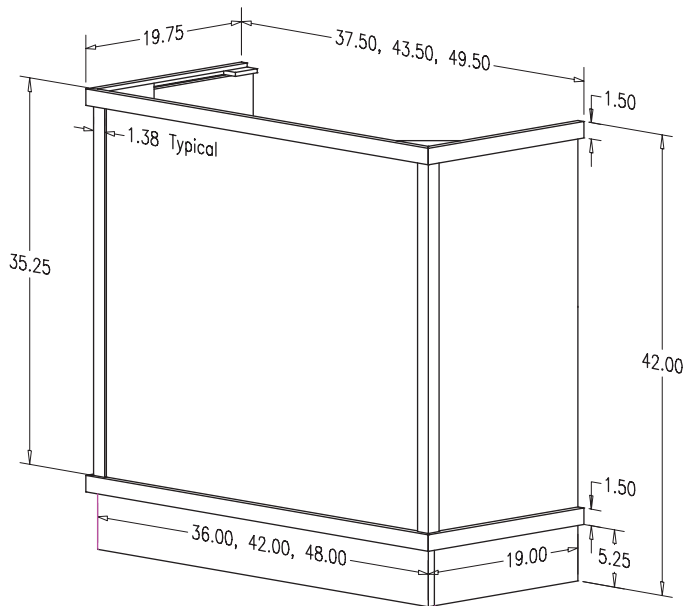

Straight Straight Bottom Modern Range Hood

PART #	DESCRIPTION	SPECIES	SUGGESTED RETAIL PRICE
36" Wide			
R29SS036SMB1CUF1	36" Straight Shiplap Hood	Cherry	$ 1,374.88
R29SS036SMB1HUF1	36" Straight Shiplap Hood	Hickory	$ 1,295.84
R29SS036SMB1MUF1	36" Straight Shiplap Hood	Maple	$ 1,375.92
R29SS036SMB1OUF1	36" Straight Shiplap Hood	Red Oak	$ 1,287.52
R29SS036SMB1QUF1	36" Straight Shiplap Hood	Alder	$ 1,439.36
42" Wide			
R29SS042SMB1CUF1	42" Straight Shiplap Hood	Cherry	$ 1,441.44
R29SS042SMB1HUF1	42" Straight Shiplap Hood	Hickory	$ 1,361.36
R29SS042SMB1MUF1	42" Straight Shiplap Hood	Maple	$ 1,442.48
R29SS042SMB1OUF1	42" Straight Shiplap Hood	Red Oak	$ 1,353.04
R29SS042SMB1QUF1	42" Straight Shiplap Hood	Alder	$ 1,522.56
48" Wide			
R29SS048SMB1CUF1	48" Straight Shiplap Hood	Cherry	$ 1,506.96
R29SS048SMB1HUF1	48" Straight Shiplap Hood	Hickory	$ 1,419.60
R29SS048SMB1MUF1	48" Straight Shiplap Hood	Maple	$ 1,508.00
R29SS048SMB1OUF1	48" Straight Shiplap Hood	Red Oak	$ 1,415.44
R29SS048SMB1QUF1	48" Straight Shiplap Hood	Alder	$ 1,577.68