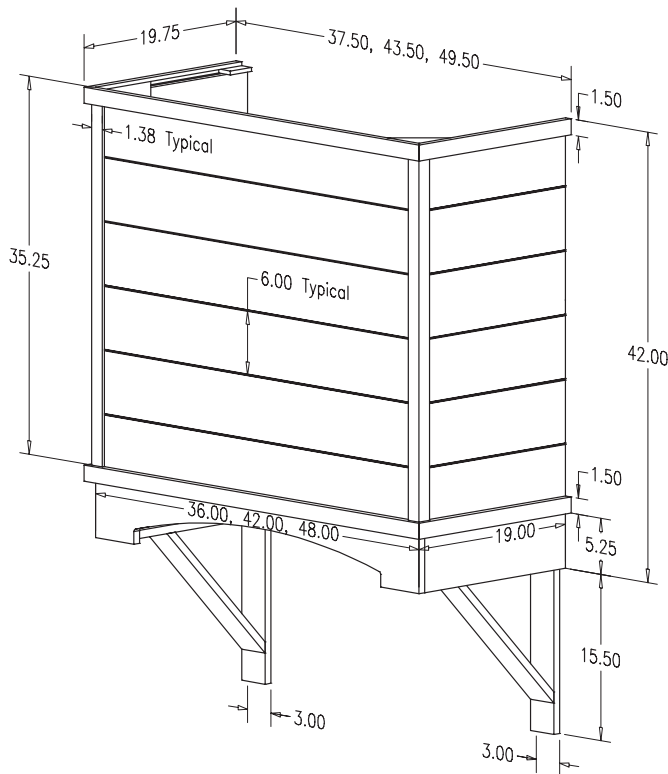

Straight Arched Bottom w/Brackets Modern Farmhouse Hood

PART #	DESCRIPTION	SPECIES	SUGGESTED RETAIL PRICE
36" Wide			
R19S36SMB1CUF1	36" Straight Shiplap Hood w/Brackets	Cherry	$ 1,478.88
R19S36SMB1HUF1	36" Straight Shiplap Hood w/Brackets	Hickory	$ 1,399.84
R19S36SMB1MUF1	36" Straight Shiplap Hood w/Brackets	Maple	$ 1,479.92
R19S36SMB1OUF1	36" Straight Shiplap Hood w/Brackets	Red Oak	$ 1,391.52
R19S36SMB1QUF1	36" Straight Shiplap Hood w/Brackets	Alder	$ 1,543.36
42" Wide			
R19S42SMB1CUF1	42" Straight Shiplap Hood w/Brackets	Cherry	$ 1,545.44
R19S42SMB1HUF1	42" Straight Shiplap Hood w/Brackets	Hickory	$ 1,465.36
R19S42SMB1MUF1	42" Straight Shiplap Hood w/Brackets	Maple	$ 1,546.48
R19S42SMB1OUF1	42" Straight Shiplap Hood w/Brackets	Red Oak	$ 1,457.04
R19S42SMB1QUF1	42" Straight Shiplap Hood w/Brackets	Alder	$ 1,626.56
48" Wide			
R19S48SMB1CUF1	48" Straight Shiplap Hood w/Brackets	Cherry	$ 1,610.96
R19S48SMB1HUF1	48" Straight Shiplap Hood w/Brackets	Hickory	$ 1,523.60
R19S48SMB1MUF1	48" Straight Shiplap Hood w/Brackets	Maple	$ 1,612.00
R19S48SMB1OUF1	48" Straight Shiplap Hood w/Brackets	Red Oak	$ 1,519.44
R19S48SMB1QUF1	48" Straight Shiplap Hood w/Brackets	Alder	$ 1,681.68