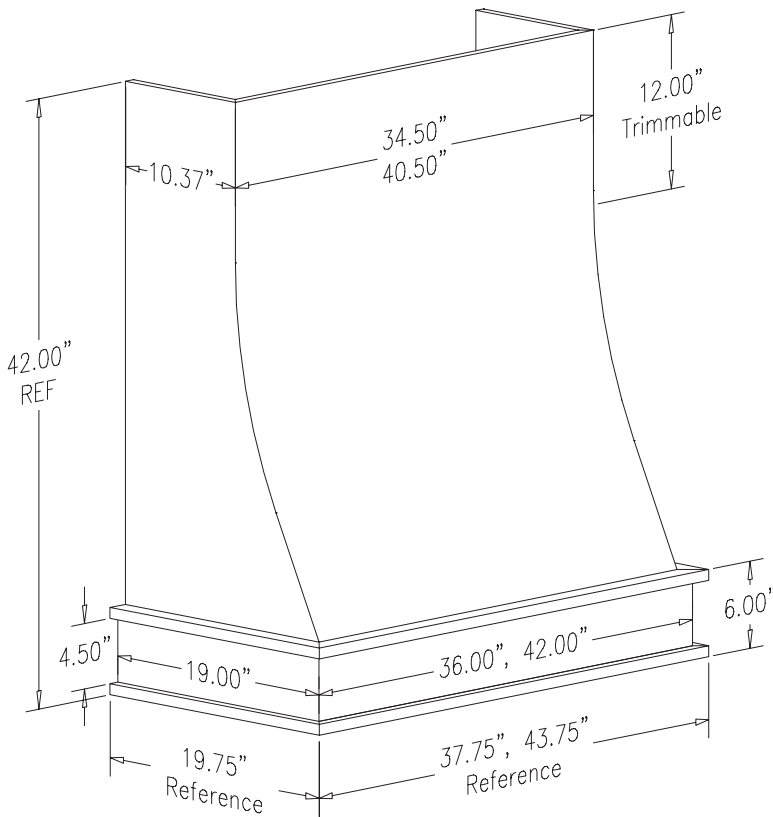

Waterfall Range Hood

36" Wide	Specie	Sug. Retail Price Each
R30C36SMB1CUF1	Cherry	$ 1,865.76
R30C36SMB1MUF1	Maple	$ 1,725.36
R30C36SMB1OUF1	Red Oak	$ 1,684.80
R30C36SMB1QUF1	Alder	$ 1,825.20
R30C36SMB1XUF1	Paint Grade	$ 1,500.00
42" Wide		
R30C42SMB1CUF1	Cherry	$ 1,965.60
R30C42SMB1MUF1	Maple	$ 1,872.00
R30C42SMB1OUF1	Red Oak	$ 1,809.60
R30C42SMB1QUF1	Alder	$ 1,934.40
R30C42SMB1XUF1	Paint Grade	$ 1,594.29