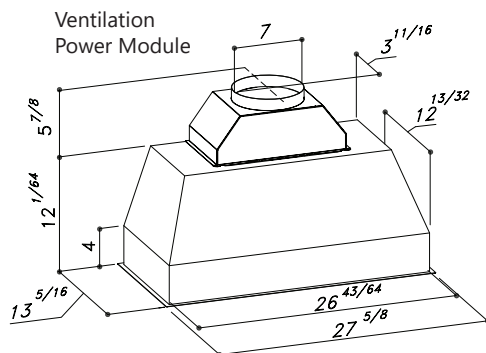

SUT90870M

- Professional Performance
- Professional Appearance
- Residential Appeal