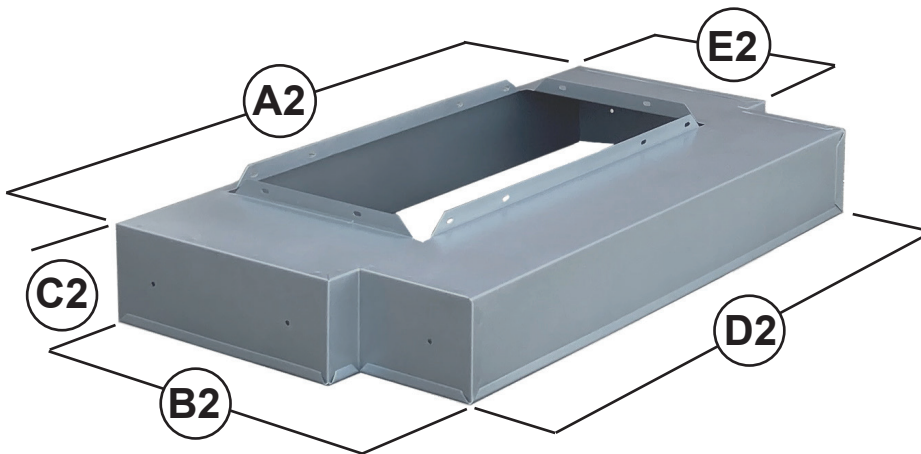

### Power Module

PART #	DESCRIPTION	SUG. RETAIL PRICE
90360DUC1	Interior Ductwork Kit	\$ 214.29
903720007	Replacement Charcoal Filter	\$ 59.52

Note:

Not for use in 30" Range Hood Chimneys

Opening is 19-1/2" x 10-1/4"