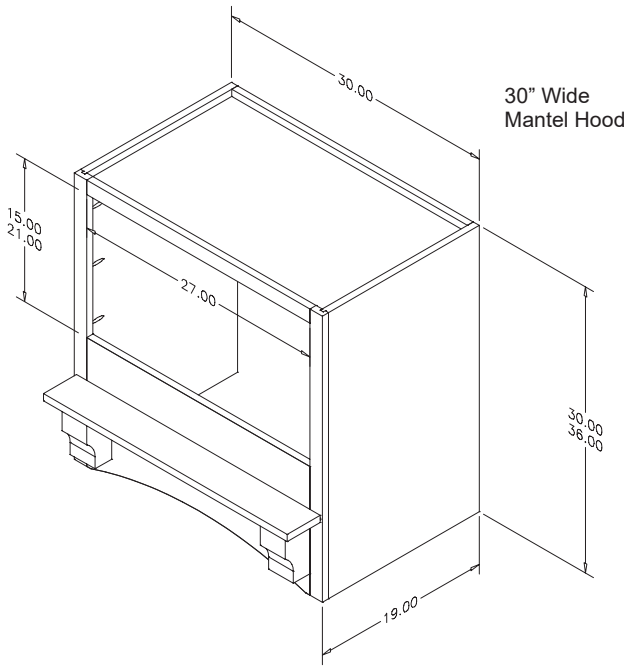

Signature Mantel 30" Wide			Signature Mantel 36" Wide		
PART #	SPECIES	SUGGESTED RETAIL PRICE	PART #	SPECIES	SUGGESTED RETAIL PRICE
30" Tall			30" Tall		
R09B30SMB1CUF1	Cherry	$ 1,211.60	R09B36SMB1CUF1	Cherry	$ 1,259.44
R09B30SMB1MUF1	Maple	$ 1,206.40	R09B36SMB1MUF1	Maple	$ 1,248.00
R09B30SMB1OUF1	Red Oak	$ 1,161.68	R09B36SMB1OUF1	Red Oak	$ 1,203.28
36" Tall			36" Tall		
R09C30SMB1CUF1	Cherry	$ 1,279.20	R09C36SMB1CUF1	Cherry	$ 1,328.08
R09C30SMB1MUF1	Maple	$ 1,281.28	R09C36SMB1MUF1	Maple	$ 1,322.88
R09C30SMB1OUF1	Red Oak	$ 1,223.04	R09C36SMB1OUF1	Red Oak	$ 1,265.68