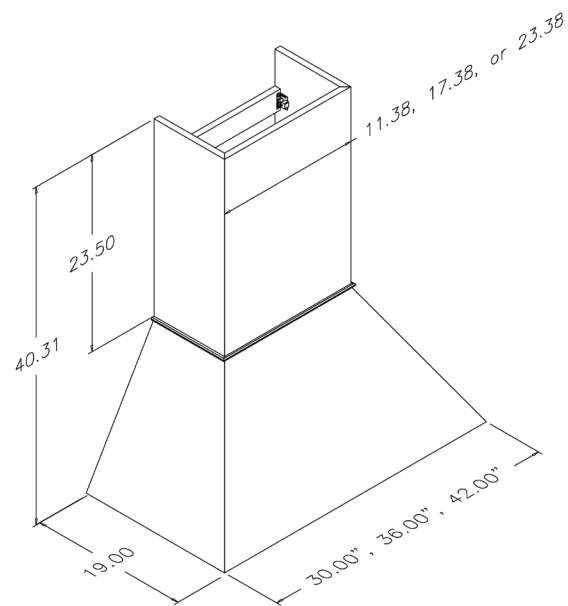

Euro Wood Range Hood		
Standard Part #	Specie	Suggested Retail Price
30" Wide		
R3330SMB3CUF1	Cherry	$ 764.40
R3330SMB3HUF1	Hickory	$ 733.20
R3330SMB3MUF1	Maple	$ 739.44
R3330SMB3OUF1	Red Oak	$ 733.20
R3330SMB3QUF1	Alder	$ 776.88
36" Wide		
R3336SMB3CUF1	Cherry	$ 795.60
R3336SMB3HUF1	Hickory	$ 764.40
R3336SMB3MUF1	Maple	$ 780.00
R3336SMB3OUF1	Red Oak	$ 764.40
R3336SMB3QUF1	Alder	$ 817.44
42" Wide		
R3342SMB3CUF1	Cherry	$ 826.80
R3342SMB3HUF1	Hickory	$ 786.24
R3342SMB3MUF1	Maple	$ 811.20
R3342SMB3OUF1	Red Oak	$ 786.24
R3342SMB3QUF1	Alder	$ 851.76

Matching Trimmable Chimney				
Standard Part #	Sug. Retail Price Each	Tall Part #	Sug. Retail Price Each	Specie
23-1/2"H		31"H		
RCH30CUF1	$ 212.12	RCHT30CUF1	$ 231.44	Cherry
RCH30HUF1	$ 204.16	RCHT30HUF1	$ 219.75	Hickory
RCH30MUF1	$ 209.00	RCHT30MUF1	$ 231.26	Maple
RCH30OUF1	$ 195.68	RCHT30OUF1	$ 208.52	Red Oak
RCH30QUF1	$ 205.88	RCHT30QUF1	$ 233.81	Alder
23-1/2"H		31"H		
RCH36CUF1	$ 224.05	RCHT36CUF1	$ 277.90	Cherry
RCH36HUF1	$ 215.94	RCHT36HUF1	$ 271.39	Hickory
RCH36MUF1	$ 211.58	RCHT36MUF1	$ 273.99	Maple
RCH36OUF1	$ 204.16	RCHT36OUF1	$ 256.28	Red Oak
RCH36QUF1	$ 226.78	RCHT36QUF1	$ 272.18	Alder
23-1/2"H		31"H		
RCH42CUF1	$ 244.35	RCHT42CUF1	$ 284.63	Cherry
RCH42HUF1	$ 234.84	RCHT42HUF1	$ 278.14	Hickory
RCH42MUF1	$ 236.99	RCHT42MUF1	$ 280.69	Maple
RCH42OUF1	$ 220.90	RCHT42OUF1	$ 263.00	Red Oak
RCH42QUF1	$ 247.59	RCHT42QUF1	$ 278.87	Alder