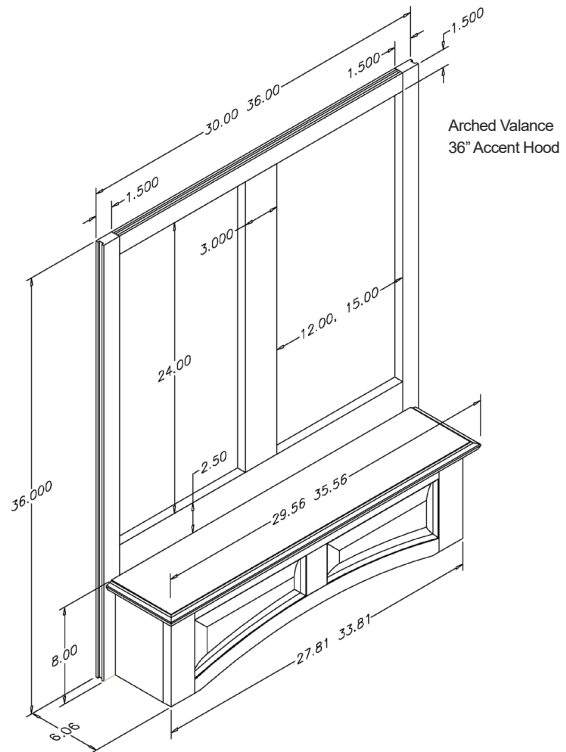

Arched Valance
36" Accent Hood