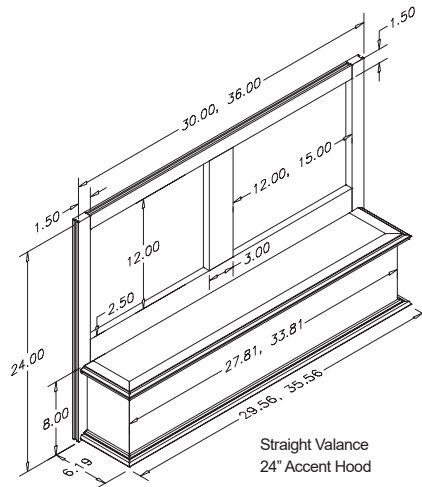

Unfinished
Accent Hoods