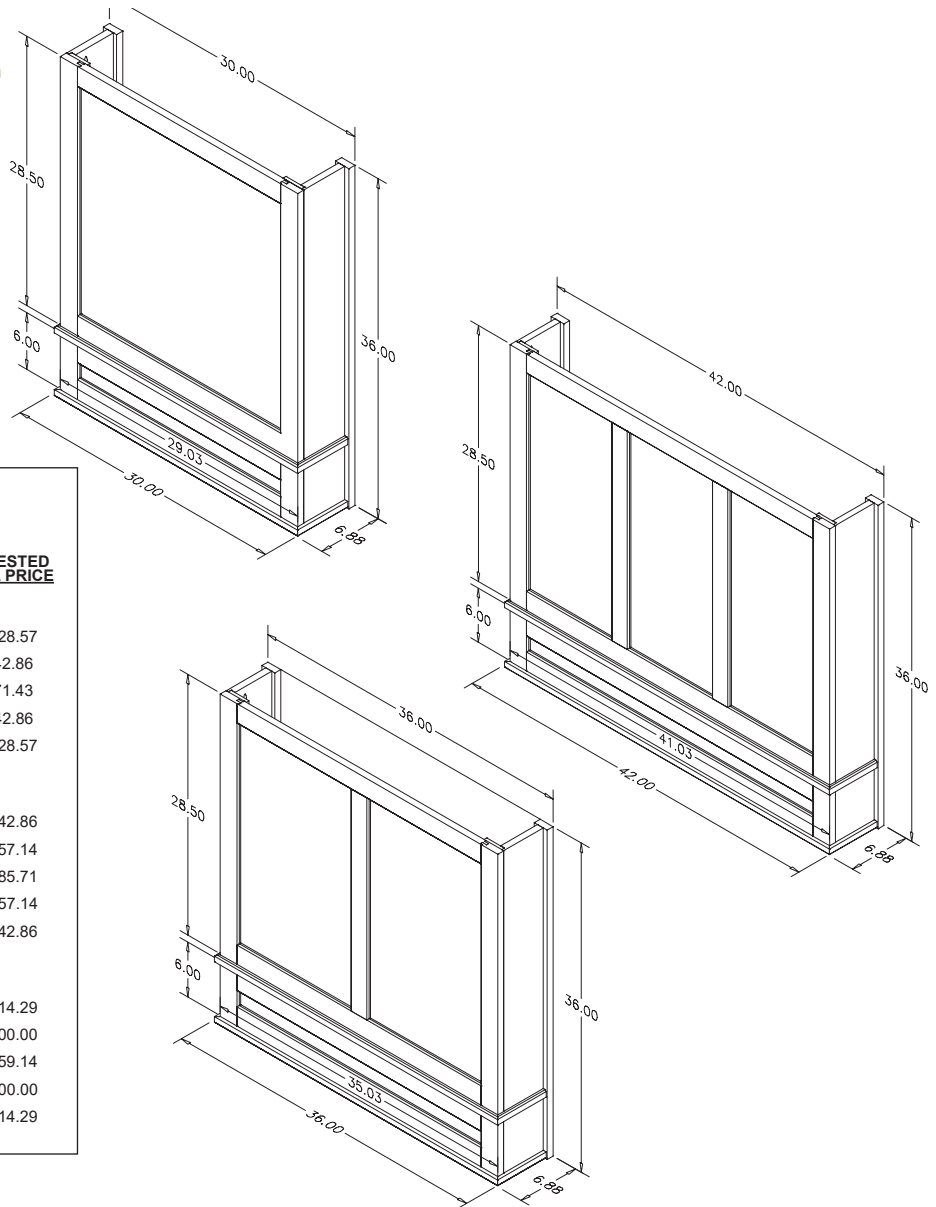

Estate Series Canopy Hood 36" Tall

- Perfect for today's transitional/contemporary styling in the kitchen
- Mounts between wall cabinets
- Available in Red Oak, Maple, Hickory, Cherry and Alder; ready to finish
- Available in 30", 36" and 42" widths
- Includes a silver metallic powdercoated liner that accommodates all Broan ventilation offered by Omega National Products