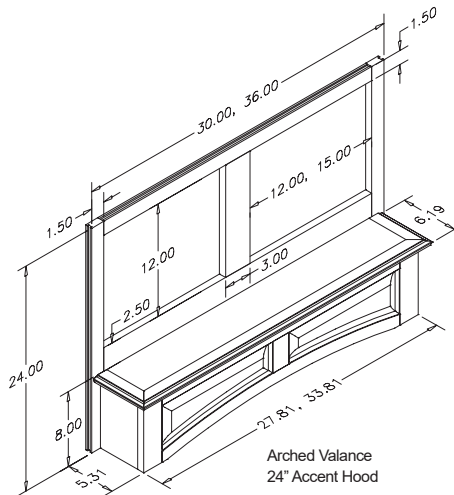

Accent Range Hood Straight/Arched Front

- Features 3 heights - 24", 30" and 36" tall
- Available in 30" and 36" widths, straight or arched valances
- Simply attaches to adjacent cabinets
- Add cabinet doors or design panels above valance to create custom look (cabinet doors not included)
- An economical alternative to stand alone hoods
- Available in species: Cherry, Maple, Red Oak, Hickory and Alder
- Includes a silver metallic powdercoated liner that accommodates all Broan ventilation offered by Omega National Products

Straight Accent Wood Range Hood - 24" Tall

30" Wide - Straight	Specie	Sug. Retail Price Each
R4030SMB1CUF1	Cherry	$ 390.00
R4030SMB1HUF1	Hickory	$ 352.56
R4030SMB1MUF1	Maple	$ 361.92
R4030SMB1OUF1	Red Oak	$ 343.20
R4030SMB1QUF1	Alder	$ 390.00
36" Wide - Straight		
R4036SMB1CUF1	Cherry	$ 483.60
R4036SMB1HUF1	Hickory	$ 439.92
R4036SMB1MUF1	Maple	$ 471.12
R4036SMB1OUF1	Red Oak	$ 455.52
R4036SMB1QUF1	Alder	$ 492.96

Arched Accent Wood Range Hood - 24" Tall

30" Wide - Arched	Specie	Sug. Retail Price Each
R4130SMB1CUF1	Cherry	$ 536.64
R4130SMB1HUF1	Hickory	$ 439.92
R4130SMB1MUF1	Maple	$ 474.24
R4130SMB1OUF1	Red Oak	$ 430.56
R4130SMB1QUF1	Alder	$ 530.40
36" Wide - Arched		
R4136SMB1CUF1	Cherry	$ 627.12
R4136SMB1HUF1	Hickory	$ 524.16
R4136SMB1MUF1	Maple	$ 570.96
R4136SMB1OUF1	Red Oak	$ 539.76
R4136SMB1QUF1	Alder	$ 633.36