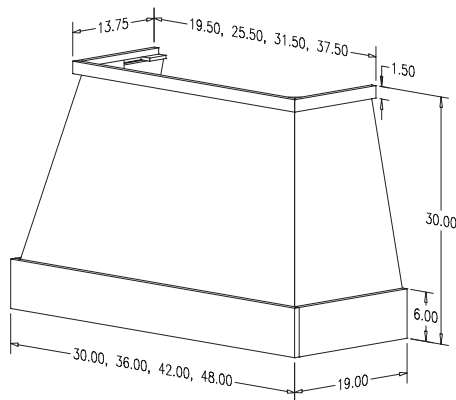

- Perfect for today's transitional/contemporary styling in the kitchen.
- Designed for easy installation, featuring a removable matching trimmable chimney (sold separately)
- Available in Red Oak, Maple, Hickory, Cherry, Alder and Paint Grade
- Available in 30", 36", 42" and 48" widths
- Includes a silver metallic powdercoated liner that accommodates all Broan ventilation offered by Omega National Products
- Installs easily using our standard French cleat hanging system
- All mounting and installation hardware included

Modern Tapered Hood 30" Tall

PART #	DESCRIPTION	SPECIES	SUGGESTED RETAIL PRICE
30" Wide			
R29T030SMB1CUF1	30" Modern Tapered Hood	Cherry	$ 986.96
R29T030SMB1HUF1	30" Modern Tapered Hood	Hickory	$ 981.76
R29T030SMB1MUF1	30" Modern Tapered Hood	Maple	$ 970.32
R29T030SMB1OUF1	30" Modern Tapered Hood	Red Oak	$ 974.48
R29T030SMB1QUF1	30" Modern Tapered Hood	Alder	$ 1,081.60
R29T030SMB1XUF1	30" Modern Tapered Hood	Paint Grade	$ 785.71
36" Wide			
R29T036SMB1CUF1	36" Modern Tapered Hood	Cherry	$ 978.64
R29T036SMB1HUF1	36" Modern Tapered Hood	Hickory	$ 996.32
R29T036SMB1MUF1	36" Modern Tapered Hood	Maple	$ 988.00
R29T036SMB1OUF1	36" Modern Tapered Hood	Red Oak	$ 1,026.48
R29T036SMB1QUF1	36" Modern Tapered Hood	Alder	$ 1,101.36
R29T036SMB1XUF1	36" Modern Tapered Hood	Paint Grade	$ 814.29
42" Wide			
R29T042SMB1CUF1	42" Modern Tapered Hood	Cherry	$ 1,080.56
R29T042SMB1HUF1	42" Modern Tapered Hood	Hickory	$ 1,116.96
R29T042SMB1MUF1	42" Modern Tapered Hood	Maple	$ 1,084.72
R29T042SMB1OUF1	42" Modern Tapered Hood	Red Oak	$ 1,107.60
R29T042SMB1QUF1	42" Modern Tapered Hood	Alder	$ 1,237.60
R29T042SMB1XUF1	42" Modern Tapered Hood	Paint Grade	$ 928.57
48" Wide			
R29T048SMB1CUF1	48" Modern Tapered Hood	Cherry	$ 1,087.84
R29T048SMB1HUF1	48" Modern Tapered Hood	Hickory	$ 1,116.96
R29T048SMB1MUF1	48" Modern Tapered Hood	Maple	$ 1,105.52
R29T048SMB1OUF1	48" Modern Tapered Hood	Red Oak	$ 1,126.32
R29T048SMB1QUF1	48" Tapered Shiplap Hood	Alder	$ 1,261.52
R29T048SMB1XUF1	48" Modern Tapered Hood	Paint Grade	$ 971.43

Modern Tapered - Hood Chimney (Trimable Design)