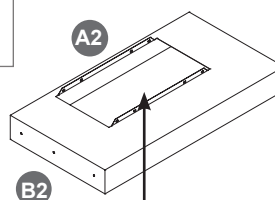

Liners for SUT90870M

Opening is 26.813" x 12.438"

Modern Farmhouse, Straight w/Brackets

Contempora

Estate Series Canopy

Signature, Straight

Waterfall

Signature, Straight