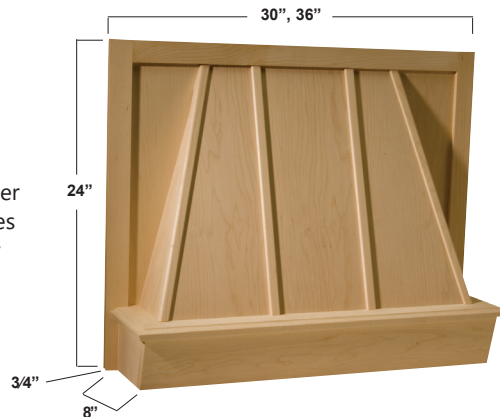

Omega Series

WOOD RANGE HOOD

- Manufactured from solid wood and wood veneers
- Offers the timeless design your customers want
- Includes a silver metallic powder coated liner that accommodates all Broan ventilation offered by Omega National Products
- Mounts between wall cabinets

Omega Series Range Hood

PART #	Specie	Sug. Retail Price Each
30" Width		
R1130SMB1CUF1	Cherry	$ 584.59
R1130SMB1HUF1	Hickory	$ 511.59
R1130SMB1MUF1	Maple	$ 527.23
R1130SMB1OUF1	Red Oak	$ 492.90
R1130SMB1QUF1	Alder	$ 544.46
36" Width		
R1136SMB1CUF1	Cherry	$ 671.63
R1136SMB1HUF1	Hickory	$ 591.91
R1136SMB1MUF1	Maple	$ 615.25
R1136SMB1OUF1	Red Oak	$ 575.64
R1136SMB1QUF1	Alder	$ 609.21

Classic Series Wood Range Hood

- Clean and contemporary styling with multiple design options
- Manufactured from solid wood and wood veneer
- Optional add-ons available
- Includes a silver metallic powder coated liner that accommodates all Broan ventilation offered by Omega National Products
- Mounts between wall cabinets