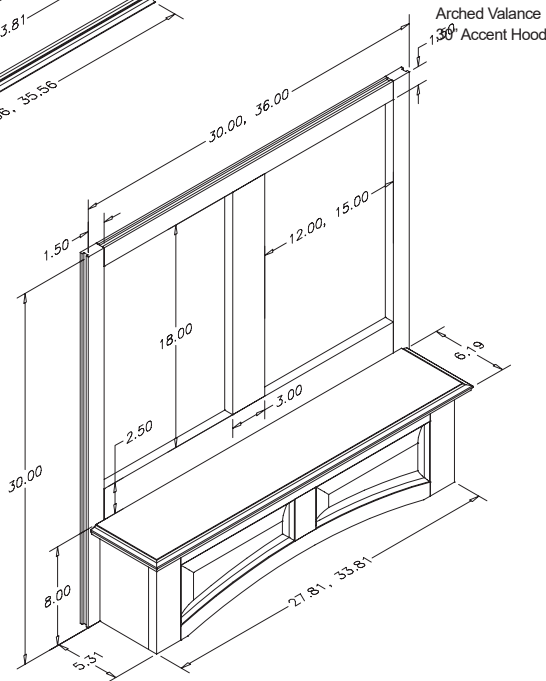

# Accent - 30" Tall

24" Tall Accent Hood - Straight

Photo courtesy of American Woodmark Corp

30" Tall Accent Hood - Arched

Straight Valance  
30" Accent Hood

This style hood allows you to add doors or accent panels of your choice to create a mantel-style design.