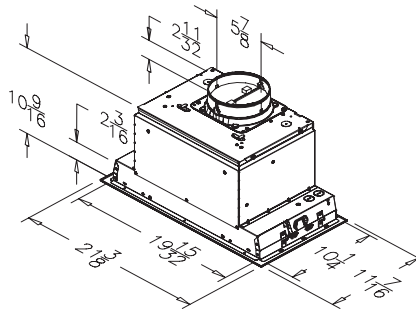

RHVBB400SS

- HVI certified CFM: 400 on High (3-1/4 x 10 rectangular duct); 390 on High (6" round duct)
- Sones on High: 6 on High speed
- Bright LED Lights (2 modules):
  Wattage: 2.8 W
  CCT (color temp.): 3,000K
  Lumens: > 250
  Rated Life: > 25,000 hrs.
- Heat Sentry automatically turns unit on when excessive heat is detected.
- Unit has Master On-Off switch (to meet future standards)
- Quick-release aluminum mesh filter (dishwasher safe)
- Ducting: Vertical 6" round or 3-1/4" x 10"
- Power requirements: 120 VAC, 60 Hz – 2.3 AMPS