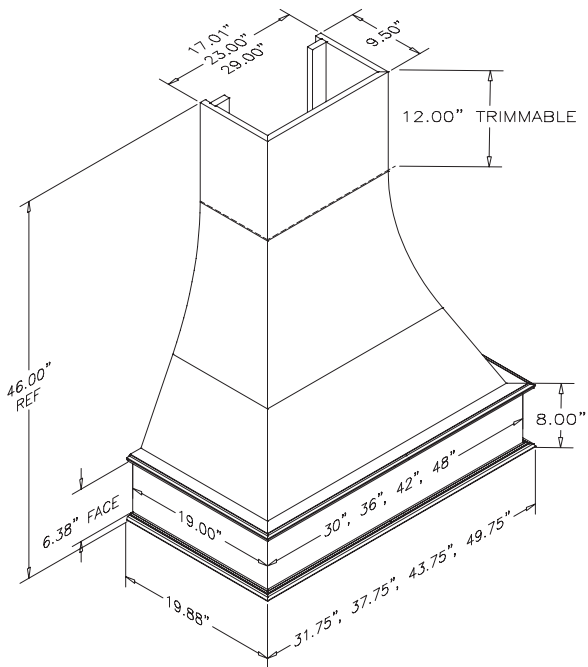

Artisan

Artisan Range Hood

- Elegant design provides a custom look that compliments most any kitchen
- Available in Red Oak, Maple, Cherry, Alder and Paint Grade
- 30, 36", 42" and 48" widths
- Hood can be trimmed to the desired height
- Includes a silver metallic powdercoated liner that accommodates all Broan ventilation offered by Omega National Products
- Installs easily using our standard French cleat hanging system
- All mounting and installation hardware included

Artisan Wood Range Hood

30" Wide	Specie	Sug. Retail Price Each
R30B30SMB1CUF1	Cherry	$ 1,582.86
R30B30SMB1MUF1	Maple	$ 1,440.00
R30B30SMB1OUF1	Red Oak	$ 1,397.14
R30B30SMB1QUF1	Alder	$ 1,582.86
R30B30SMB1XUF1	Paint Grade	$ 1,300.00
36" Wide		
R30B36SMB1CUF1	Cherry	$ 1,865.76
R30B36SMB1MUF1	Maple	$ 1,725.36
R30B36SMB1OUF1	Red Oak	$ 1,684.80
R30B36SMB1QUF1	Alder	$ 1,825.20
R30B36SMB1XUF1	Paint Grade	$ 1,500.00
42" Wide		
R30B42SMB1CUF1	Cherry	$ 1,965.60
R30B42SMB1MUF1	Maple	$ 1,872.00
R30B42SMB1OUF1	Red Oak	$ 1,809.60
R30B42SMB1QUF1	Alder	$ 1,934.40
R30B42SMB1XUF1	Paint Grade	$ 1,594.29
48" Wide		
R30B48SMB1CUF1	Cherry	$ 2,121.60
R30B48SMB1MUF1	Maple	$ 1,903.20
R30B48SMB1OUF1	Red Oak	$ 1,825.20
R30B48SMB1QUF1	Alder	$ 1,950.00
R30B48SMB1XUF1	Paint Grade	$ 1,674.29