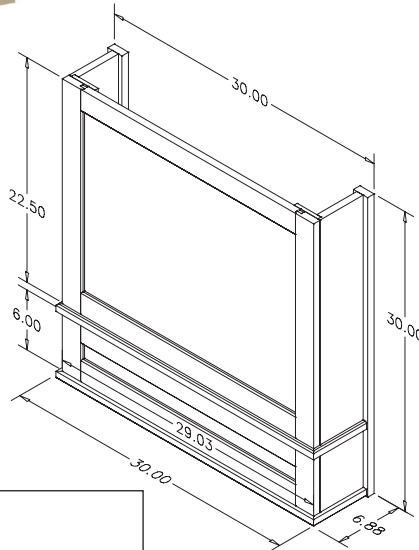

Estate Series Canopy Hood 30" Tall

- Perfect for today's transitional/contemporary styling in the kitchen
- Mounts between wall cabinets
- Available in Red Oak, Maple, Hickory, Cherry and Alder; ready to finish
- Available in 30", 36" and 42" widths
- Includes a silver metallic powdercoated liner that accommodates all Broan ventilation offered by Omega National Products