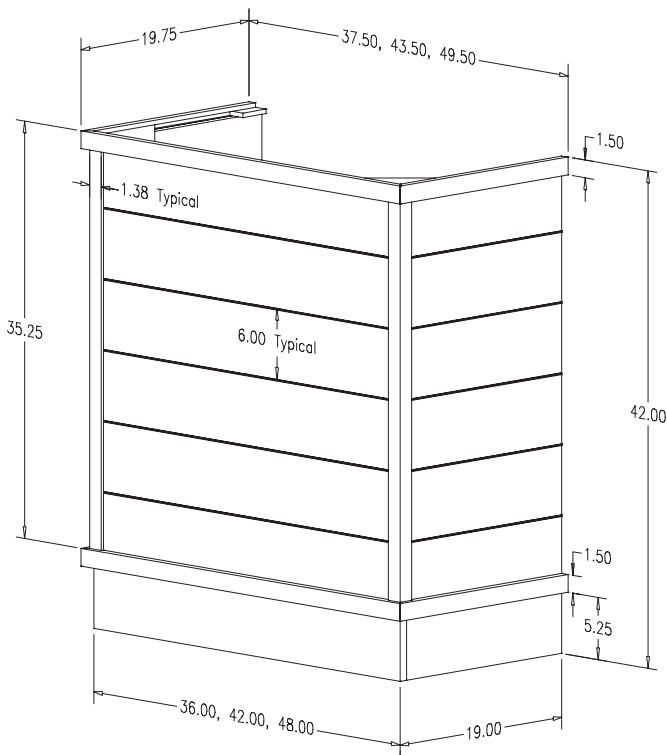

Straight Straight Bottom Modern Farmhouse Hood

PART #	DESCRIPTION	SPECIES	SUGGESTED RETAIL PRICE
36" Wide			
R19SS036SMB1CUF1	36" Straight Shiplap Hood	Cherry	$ 1,374.88
R19SS036SMB1HUF1	36" Straight Shiplap Hood	Hickory	$ 1,295.84
R19SS036SMB1MUF1	36" Straight Shiplap Hood	Maple	$ 1,375.92
R19SS036SMB1OUF1	36" Straight Shiplap Hood	Red Oak	$ 1,287.52
R19SS036SMB1QUF1	36" Straight Shiplap Hood	Alder	$ 1,439.36
42" Wide			
R19SS042SMB1CUF1	42" Straight Shiplap Hood	Cherry	$ 1,441.44
R19SS042SMB1HUF1	42" Straight Shiplap Hood	Hickory	$ 1,361.36
R19SS042SMB1MUF1	42" Straight Shiplap Hood	Maple	$ 1,442.48
R19SS042SMB1OUF1	42" Straight Shiplap Hood	Red Oak	$ 1,353.04
R19SS042SMB1QUF1	42" Straight Shiplap Hood	Alder	$ 1,522.56
48" Wide			
R19SS048SMB1CUF1	48" Straight Shiplap Hood	Cherry	$ 1,506.96
R19SS048SMB1HUF1	48" Straight Shiplap Hood	Hickory	$ 1,419.60
R19SS048SMB1MUF1	48" Straight Shiplap Hood	Maple	$ 1,508.00
R19SS048SMB1OUF1	48" Straight Shiplap Hood	Red Oak	$ 1,415.44
R19SS048SMB1QUF1	48" Straight Shiplap Hood	Alder	$ 1,577.68