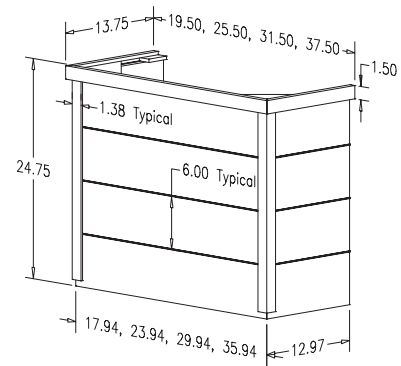

Tapered Farmhouse - Hood Chimney (Trimmable Design)

PART #	DESCRIPTION	SUGGESTED RETAIL PRICE	PART #	DESCRIPTION	SUGGESTED RETAIL PRICE
30" Wide			42" Wide		
RCH19T030CUF1	30" Cherry Chimney	$ 422.24	RCH19T042CUF1	42" Cherry Chimney	$ 432.64
RCH19T030HUF1	30" Hickory Chimney	$ 413.92	RCH19T042HUF1	42" Hickory Chimney	$ 423.28
RCH19T030MUF1	30" Maple Chimney	$ 427.44	RCH19T042MUF1	42" Maple Chimney	$ 439.92
RCH19T030OUF1	30" Red Oak Chimney	$ 407.68	RCH19T042OUF1	42" Red Oak Chimney	$ 414.96
RCH19T030QUF1	30" Alder Chimney	$ 435.76	RCH19T042QUF1	42" Alder Chimney	$ 450.32
RCH19T030XUF1	30" Paint Grade Chimney	$ 405.71	RCH19T042XUF1	42" Paint Grade Chimney	$ 422.86
36" Wide			48" Wide		
RCH19T036CUF1	36" Cherry Chimney	$ 427.44	RCH19T048CUF1	48" Cherry Chimney	$ 485.68
RCH19T036HUF1	36" Hickory Chimney	$ 418.08	RCH19T048HUF1	48" Hickory Chimney	$ 474.24
RCH19T036MUF1	36" Maple Chimney	$ 432.64	RCH19T048MUF1	48" Maple Chimney	$ 496.08
RCH19T036OUF1	36" Red Oak Chimney	$ 410.80	RCH19T048OUF1	48" Red Oak Chimney	$ 464.88
RCH19T036QUF1	36" Alder Chimney	$ 443.04	RCH19T048QUF1	48" Alder Chimney	$ 509.60
RCH19T036XUF1	36" Paint Grade Chimney	$ 414.29	RCH19T048XUF1	48" Paint Grade Chimney	$ 477.14