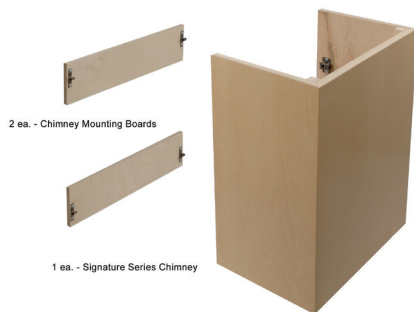

Matching Trimmable Chimney

Standard Part #	Sug. Retail Price Each	Tall Part #	Sug. Retail Price Each	Specie
23-1/2"H		30" Hood		
RCH30CUF1	$ 231.64	RCHT30CUF1	$ 252.74	Cherry
RCH30HUF1	$ 222.94	RCHT30HUF1	$ 239.97	Hickory
RCH30MUF1	$ 228.23	RCHT30MUF1	$ 252.54	Maple
RCH30OUF1	$ 213.68	RCHT30OUF1	$ 227.70	Red Oak
RCH30QUF1	$ 224.82	RCHT30QUF1	$ 255.32	Alder
23-1/2"H		36" Hood		
RCH36CUF1	$ 244.67	RCHT36CUF1	$ 303.47	Cherry
RCH36HUF1	$ 235.80	RCHT36HUF1	$ 296.36	Hickory
RCH36MUF1	$ 231.04	RCHT36MUF1	$ 299.20	Maple
RCH36OUF1	$ 222.94	RCHT36OUF1	$ 279.86	Red Oak
RCH36QUF1	$ 247.64	RCHT36QUF1	$ 297.22	Alder
23-1/2 "H		42" Hood		
RCH42CUF1	$ 266.82	RCHT42CUF1	$ 310.81	Cherry
RCH42HUF1	$ 256.44	RCHT42HUF1	$ 303.73	Hickory
RCH42MUF1	$ 258.79	RCHT42MUF1	$ 306.51	Maple
RCH42OUF1	$ 241.23	RCHT42OUF1	$ 287.20	Red Oak
RCH42QUF1	$ 270.36	RCHT42QUF1	$ 304.53	Alder
23-1/2 "H		48" Hood		
RCH48CUF1	$ 288.42	RCHT48CUF1	$ 384.36	Cherry
RCH48HUF1	$ 276.48	RCHT48HUF1	$ 373.68	Hickory
RCH48MUF1	$ 279.16	RCHT48MUF1	$ 363.49	Maple
RCH48OUF1	$ 259.02	RCHT48OUF1	$ 348.94	Red Oak
RCH48QUF1	$ 292.49	RCHT48QUF1	$ 374.94	Alder