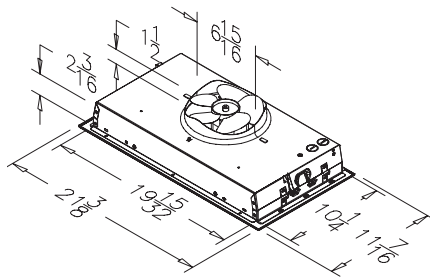

RHVBF300SS

- Stainless Steel finish
- 2-speed rocker switch
- Max CFM: 300 (pre-installation)
- HVI certified CFM: 260 on High (with 7" duct)
- HVI certified CFM: 140 on Low (with 7" duct)
- Sones on High: 7
- Sones on Low: 3
- Quick-release aluminum mesh filter (dishwasher safe)
- Power requirements: 120 VAC, 60 Hz – 2.3 AMPS
- Ducting: Vertical 7" round