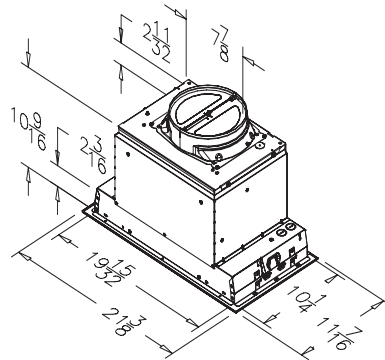

RHVBB600SV

- Stainless Steel finish
- 4-speed Electronic Soft Touch control buttons
- Max CFM: 650 (pre-installation)
- HVI certified CFM: 600 on High (with 8" round duct); 580 on High (3-1/4 x 10" duct)
- Sones: 9.5 on speed 4 (high); 3.3 on speed 3
- Bright LED Lights, 3-Level (2 modules):
  Wattage: 3W
  CCT (color temp.): 3,000K
  Lumens: > 300
  Rated Life: > 25,000 hrs.
- Baffle-Style quick-release filter – dishwasher safe
- Auto-Sensing feature (when activated) sets CFM to correct level for what is being prepared on cooktop.
- Wifi enabled feature allows for voice control using Alexa/Google, if desired.
- Heat Sentry automatically turns unit on when excessive heat is detected.
- CRT (Code-Ready Technology) allows you to change CFM to 400 or 300 CFM at installation, allowing the ventilator to conform to make-up air code requirements, where applicable.
- Unit has Master On-Off switch (to meet future CSA std.)
- Ducting: 8" round, 6" round or 3-1/4" x 10"
- Power requirements: 120 VAC, 60 Hz - 4.0 AMPS

Ventilation Power Modules

DESCRIPTION	PART#	COLOR/FINISH	SUGGESTED RETAIL
Broan 300 CFM	RHVBF300SS	STAINLESS STEEL	$ 348.57
Broan 400 CFM	RHVB400SS	STAINLESS STEEL	$ 737.14
Broan 600 CFM	RHVB600SV	STAINLESS STEEL	$1414.20

All **BROAN** products are HVI, UL and CUL certified.