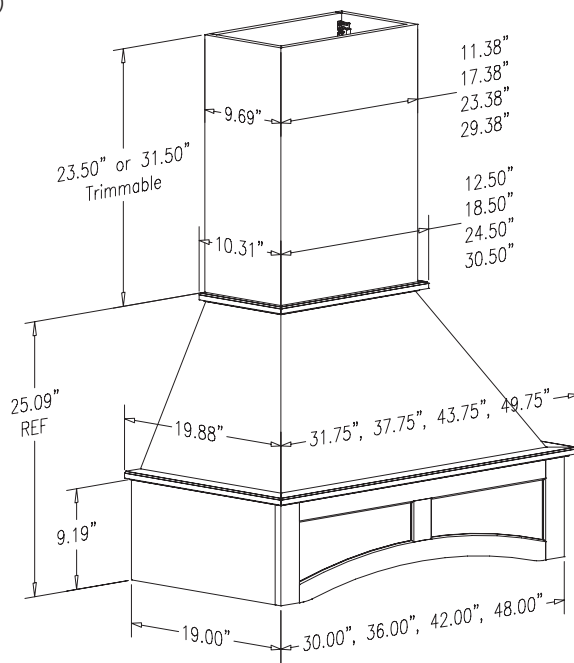

36" Signature Craftsman
Arched Flat Panel Valance
with chimney
(sold separately)

Signature Craftsman Wood Range Hood- Arched

30" Wide - Straight	Specie	Sug. Retail Price Each
R2830SMB1CUF1	Cherry	$ 1,102.40
R2830SMB1HUF1	Hickory	$ 1,001.61
R2830SMB1MUF1	Maple	$ 1,045.71
R2830SMB1OUF1	Red Oak	$ 1,039.41
R2830SMB1QUF1	Alder	$ 1,102.40

36" Wide - Straight	Specie	Sug. Retail Price Each
R2836SMB1CUF1	Cherry	$ 1,181.01
R2836SMB1HUF1	Hickory	$ 1,064.48
R2836SMB1MUF1	Maple	$ 1,106.97
R2836SMB1OUF1	Red Oak	$ 1,104.39
R2836SMB1QUF1	Alder	$ 1,181.01

42" Wide - Straight	Specie	Sug. Retail Price Each
R2842SMB1CUF1	Cherry	$ 1,284.17
R2842SMB1HUF1	Hickory	$ 1,157.83
R2842SMB1MUF1	Maple	$ 1,200.05
R2842SMB1OUF1	Red Oak	$ 1,117.49
R2842SMB1QUF1	Alder	$ 1,284.17

48" Wide - Straight	Specie	Sug. Retail Price Each
R2848SMB1CUF1	Cherry	$ 1,330.28
R2848SMB1HUF1	Hickory	$ 1,194.06
R2848SMB1MUF1	Maple	$ 1,243.76
R2848SMB1OUF1	Red Oak	$ 1,150.59
R2848SMB1QUF1	Alder	$ 1,330.28