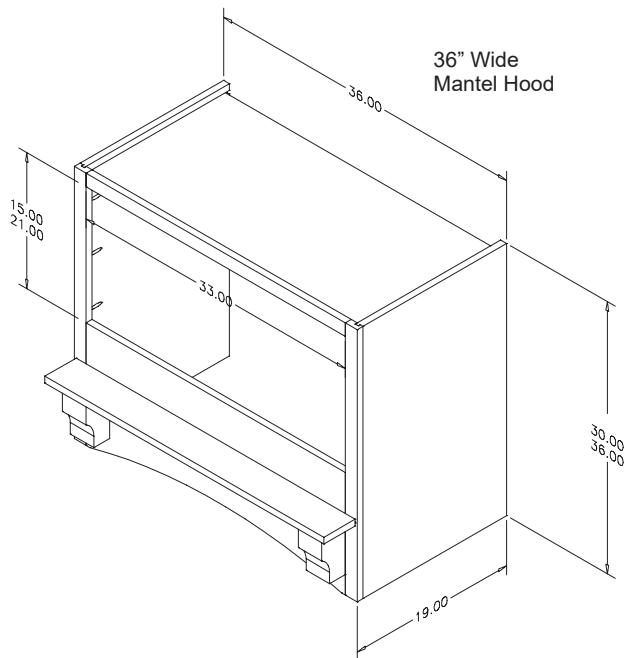

Signature Mantel 30" Wide			Signature Mantel 36" Wide		
PART #	SPECIES	SUGGESTED RETAIL PRICE	PART #	SPECIES	SUGGESTED RETAIL PRICE
30" Tall			30" Tall		
R09B30SMB1CUF1	Cherry	$ 1,211.60	R09B36SMB1CUF1	Cherry	$ 1,259.44
R09B30SMB1MUF1	Maple	$ 1,206.40	R09B36SMB1MUF1	Maple	$ 1,248.00
R09B30SMB1OUF1	Red Oak	$ 1,161.68	R09B36SMB1OUF1	Red Oak	$ 1,203.28
36" Tall			36" Tall		
R09C30SMB1CUF1	Cherry	$ 1,279.20	R09C36SMB1CUF1	Cherry	$ 1,328.08
R09C30SMB1MUF1	Maple	$ 1,281.28	R09C36SMB1MUF1	Maple	$ 1,322.88
R09C30SMB1OUF1	Red Oak	$ 1,223.04	R09C36SMB1OUF1	Red Oak	$ 1,265.68