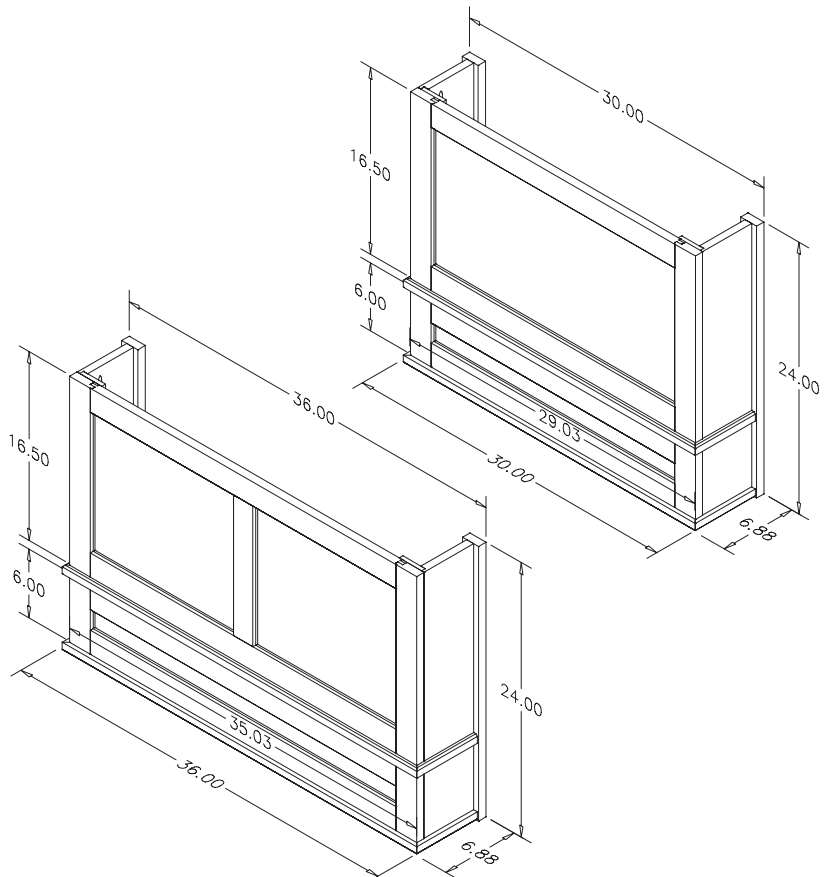

Estate Series Canopy - 24" Tall

Estate Series Canopy Hood 24" Tall

- Perfect for today's transitional/contemporary styling in the kitchen
- Mounts between wall cabinets
- Available in Red Oak, Maple, Hickory, Cherry and Alder; ready to finish
- Available in 30" and 36" widths
- Includes a silver metallic powdercoated liner that accommodates all Broan ventilation offered by Omega National Products

Estate Series Hood - 24" Tall

PART #	DESCRIPTION	SPECIES	SUGGESTED RETAIL PRICE
30" Wide x 24" Tall			
R19C830SMB1CUF1	30" Estate Series Hood	Cherry	$ 822.86
R19C830SMB1HUF1	30" Estate Series Hood	Hickory	$ 742.86
R19C830SMB1MUF1	30" Estate Series Hood	Maple	$ 765.71
R19C830SMB1OUF1	30" Estate Series Hood	Red Oak	$ 742.86
R19C830SMB1QUF1	30" Estate Series Hood	Alder	$ 822.86
36" Wide x 24" Tall			
R19C836SMB1CUF1	36" Estate Series Hood	Cherry	$ 914.29
R19C836SMB1HUF1	36" Estate Series Hood	Hickory	$ 828.87
R19C836SMB1MUF1	36" Estate Series Hood	Maple	$ 857.14
R19C836SMB1OUF1	36" Estate Series Hood	Red Oak	$ 828.57
R19C836SMB1QUF1	36" Estate Series Hood	Alder	$ 914.29