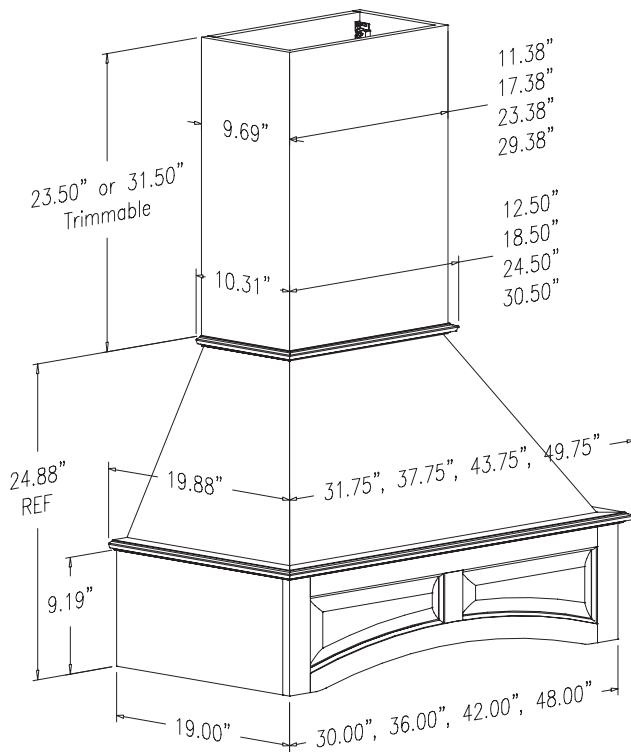

Signature Arched Raised Panel Wood Range Hood

30" Wide -Arched	Specie	Sug. Retail Price Each
R2630SMB1CUF1	Cherry	$ 1,276.58
R2630SMB1HUF1	Hickory	$ 1,107.91
R2630SMB1MUF1	Maple	$ 1,193.90
R2630SMB1OUF1	Red Oak	$ 1,124.45
R2630SMB1QUF1	Alder	$ 1,223.66
36" Wide - Arched		
R2636SMB1CUF1	Cherry	$ 1,309.65
R2636SMB1HUF1	Hickory	$ 1,143.13
R2636SMB1MUF1	Maple	$ 1,226.97
R2636SMB1OUF1	Red Oak	$ 1,157.52
R2636SMB1QUF1	Alder	$ 1,256.74
42" Wide - Arched		
R2642SMB1CUF1	Cherry	$ 1,371.17
R2642SMB1HUF1	Hickory	$ 1,190.59
R2642SMB1MUF1	Maple	$ 1,280.48
R2642SMB1OUF1	Red Oak	$ 1,213.25
R2642SMB1QUF1	Alder	$ 1,309.98
48" Wide - Arched		
R2648SMB1CUF1	Cherry	$ 1,420.61
R2648SMB1HUF1	Hickory	$ 1,230.81
R2648SMB1MUF1	Maple	$ 1,320.10
R2648SMB1OUF1	Red Oak	$ 1,232.10
R2648SMB1QUF1	Alder	$ 1,402.22