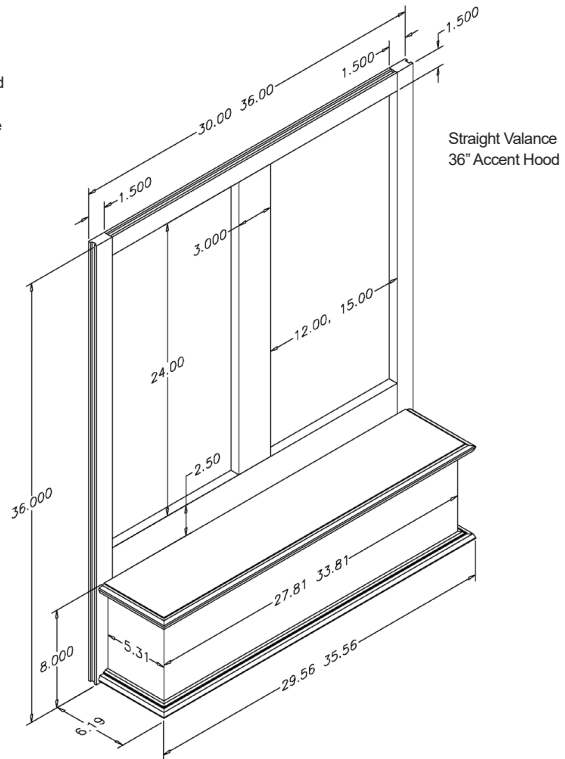

Straight Valance
36" Accent Hood

**Straight Accent
Wood Range Hood - 36" Tall**

30" Wide - Straight	Specie	Sug. Retail Price Each
R5230SMB1CUF1	Cherry	$ 428.22
R5230SMB1HUF1	Hickory	$ 389.22
R5230SMB1MUF1	Maple	$ 399.36
R5230SMB1OUF1	Red Oak	$ 379.08
R5230SMB1QUF1	Alder	$ 428.22

36" Wide - Straight	Specie	Sug. Retail Price Each
R5236SMB1CUF1	Cherry	$ 526.50
R5236SMB1HUF1	Hickory	$ 480.48
R5236SMB1MUF1	Maple	$ 513.24
R5236SMB1OUF1	Red Oak	$ 497.64
R5236SMB1QUF1	Alder	$ 536.64

**Arched Accent
Wood Range Hood - 36" Tall**

30" Wide - Arched	Specie	Sug. Retail Price Each
R5330SMB1CUF1	Cherry	$ 578.76
R5330SMB1HUF1	Hickory	$ 478.92
R5330SMB1MUF1	Maple	$ 514.80
R5330SMB1OUF1	Red Oak	$ 471.12
R5330SMB1QUF1	Alder	$ 574.08

36" Wide - Arched	Specie	Sug. Retail Price Each
R5336SMB1CUF1	Cherry	$ 670.80
R5336SMB1HUF1	Hickory	$ 566.12
R5336SMB1MUF1	Maple	$ 614.64
R5336SMB1OUF1	Red Oak	$ 583.44
R5336SMB1QUF1	Alder	$ 677.04