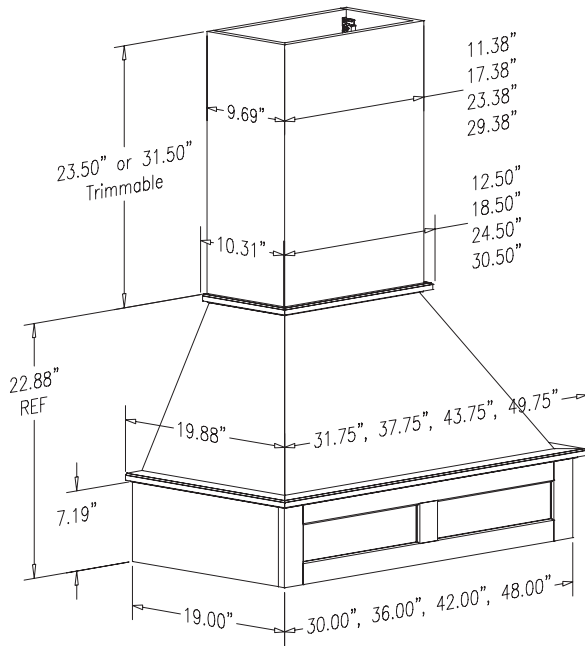

Signature Craftsman Wood Range Hood- Straight

30" Wide - Straight	Specie	Sug. Retail Price Each
R2030SMB1CUF1	Cherry	$ 1,102.40
R2030SMB1HUF1	Hickory	$ 1,001.61
R2030SMB1MUF1	Maple	$ 1,045.71
R2030SMB1OUF1	Red Oak	$ 1,039.41
R2030SMB1QUF1	Alder	$ 1,102.40
36" Wide - Straight		
R2036SMB1CUF1	Cherry	$ 1,181.01
R2036SMB1HUF1	Hickory	$ 1,064.48
R2036SMB1MUF1	Maple	$ 1,106.97
R2036SMB1OUF1	Red Oak	$ 1,104.39
R2036SMB1QUF1	Alder	$ 1,181.01
42" Wide - Straight		
R2042SMB1CUF1	Cherry	$ 1,284.17
R2042SMB1HUF1	Hickory	$ 1,157.83
R2042SMB1MUF1	Maple	$ 1,200.05
R2042SMB1OUF1	Red Oak	$ 1,117.49
R2042SMB1QUF1	Alder	$ 1,284.17
48" Wide - Straight		
R2048SMB1CUF1	Cherry	$ 1,330.28
R2048SMB1HUF1	Hickory	$ 1,194.06
R2048SMB1MUF1	Maple	$ 1,243.76
R2048SMB1OUF1	Red Oak	$ 1,150.59
R2048SMB1QUF1	Alder	$ 1,330.28